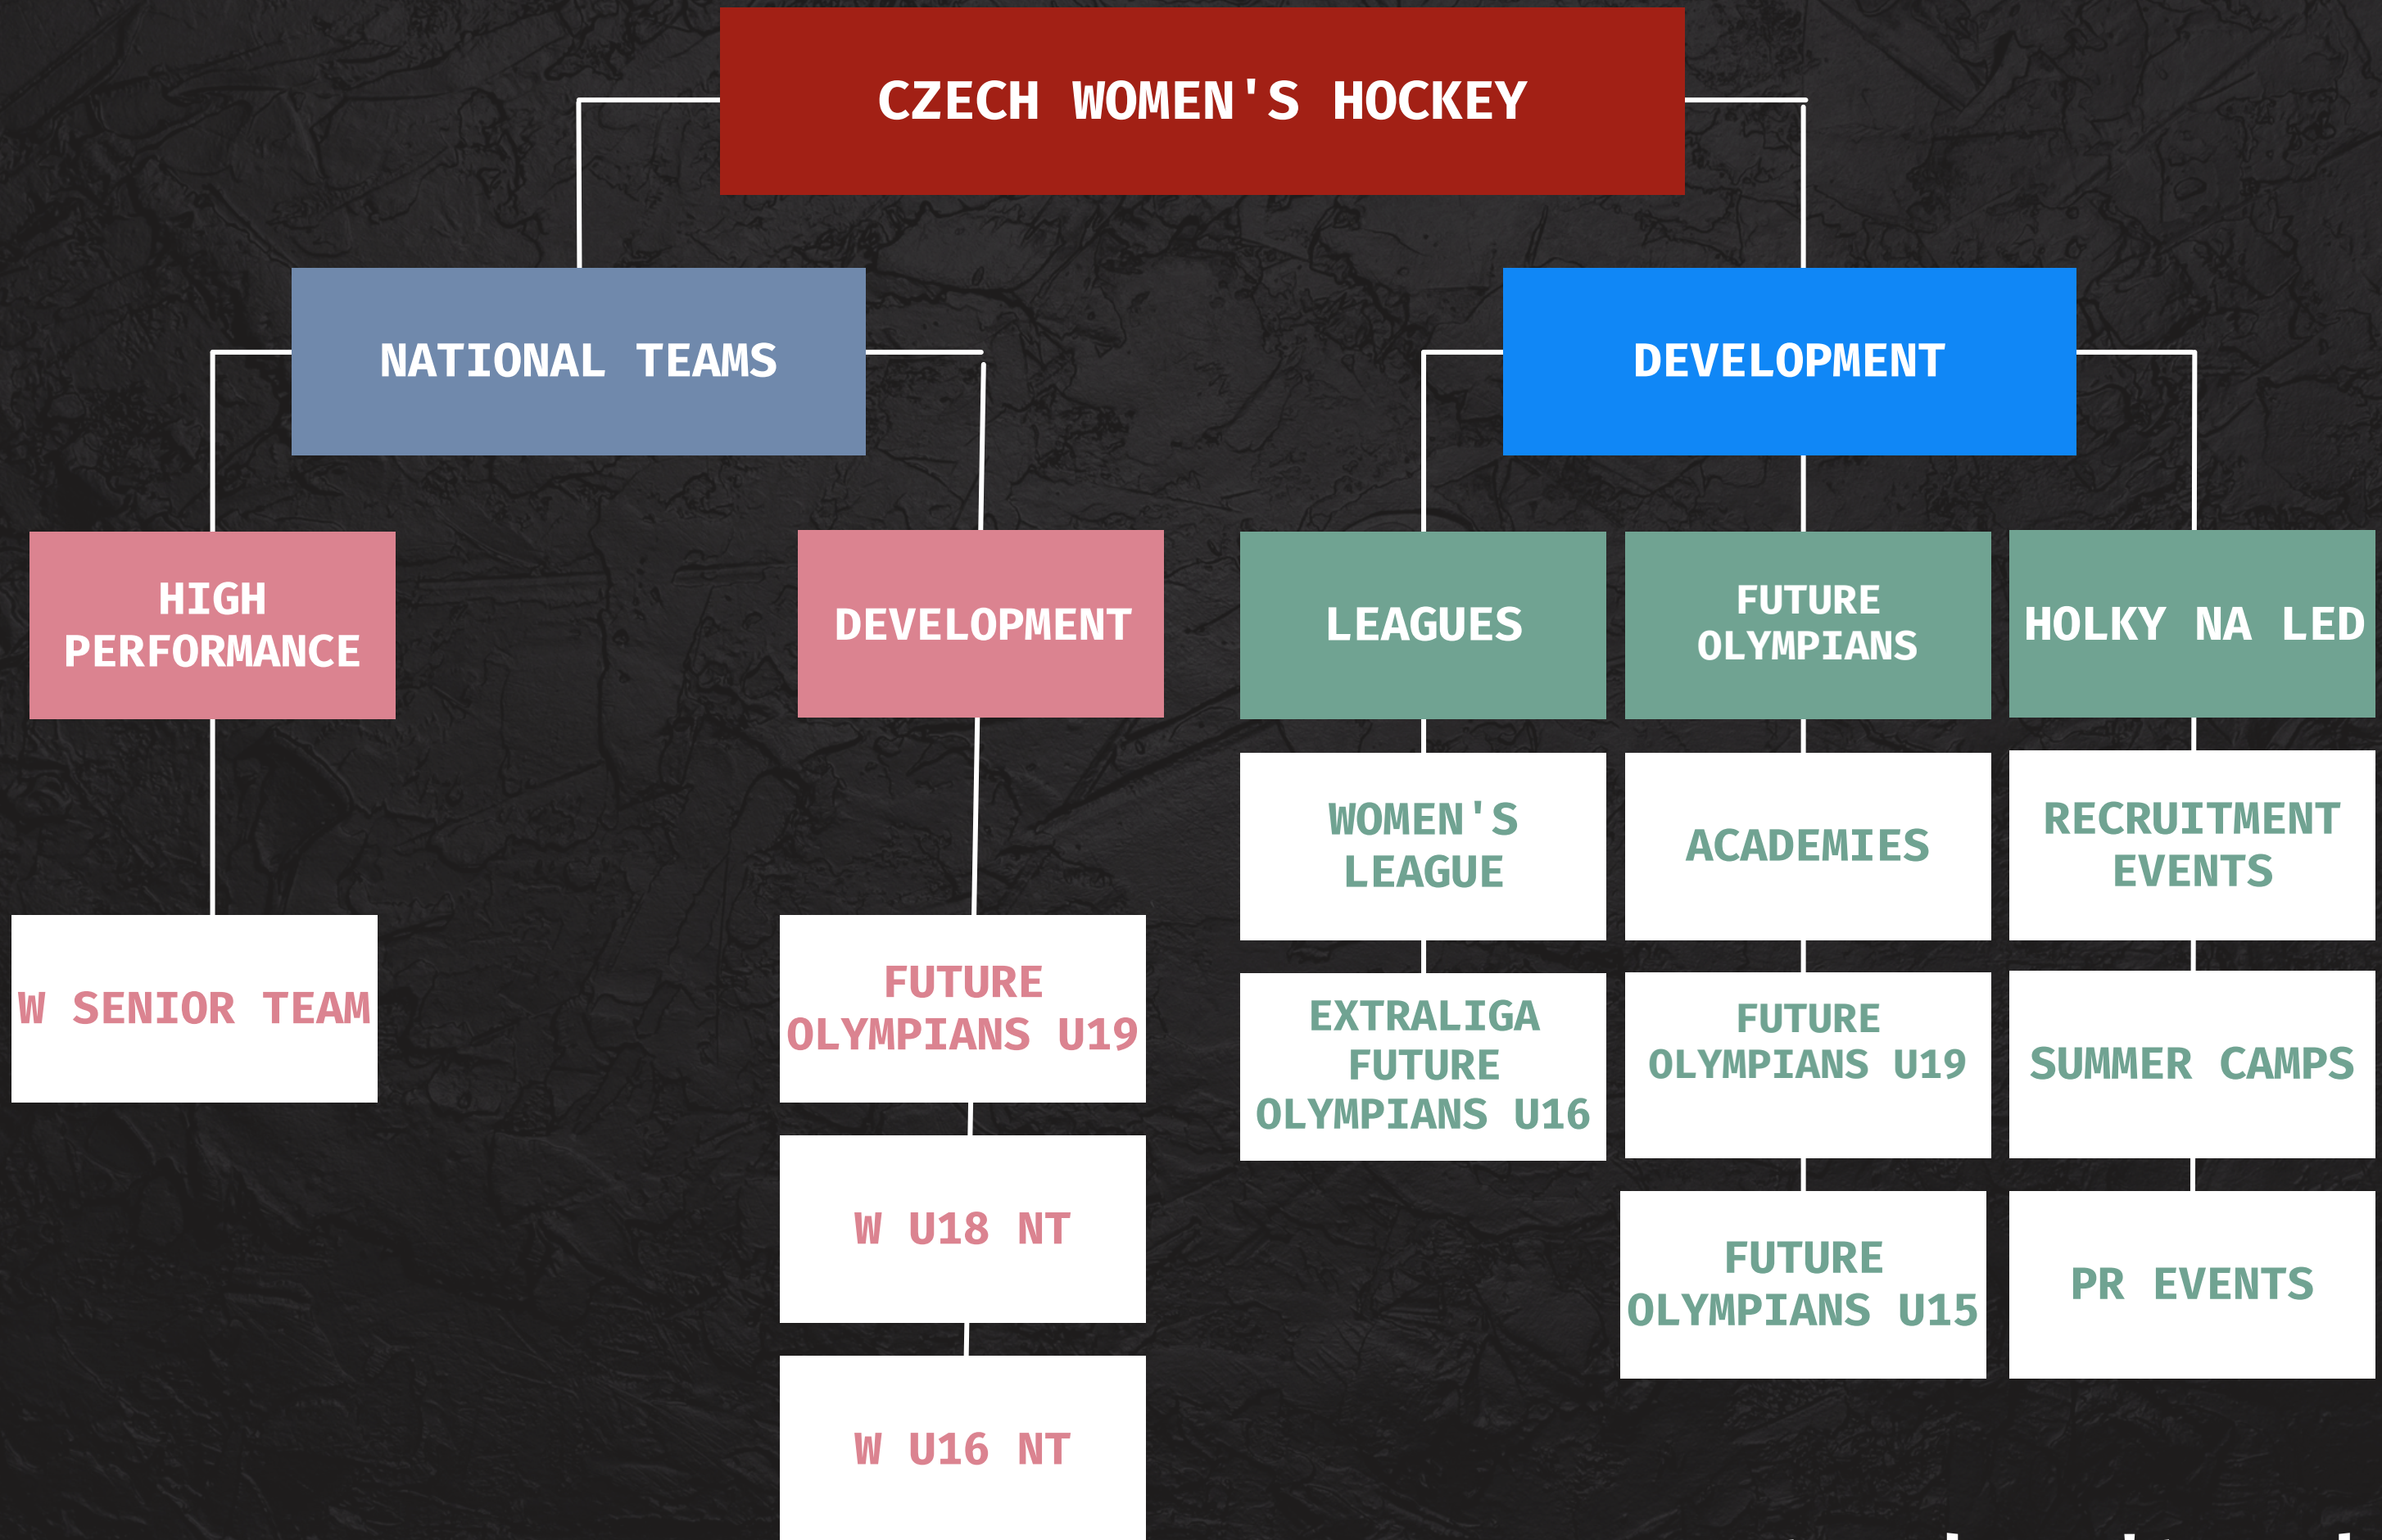

HIGH PERFORMANCE

DEVELOPMENT

system doesn't work for you
you gotta work the system