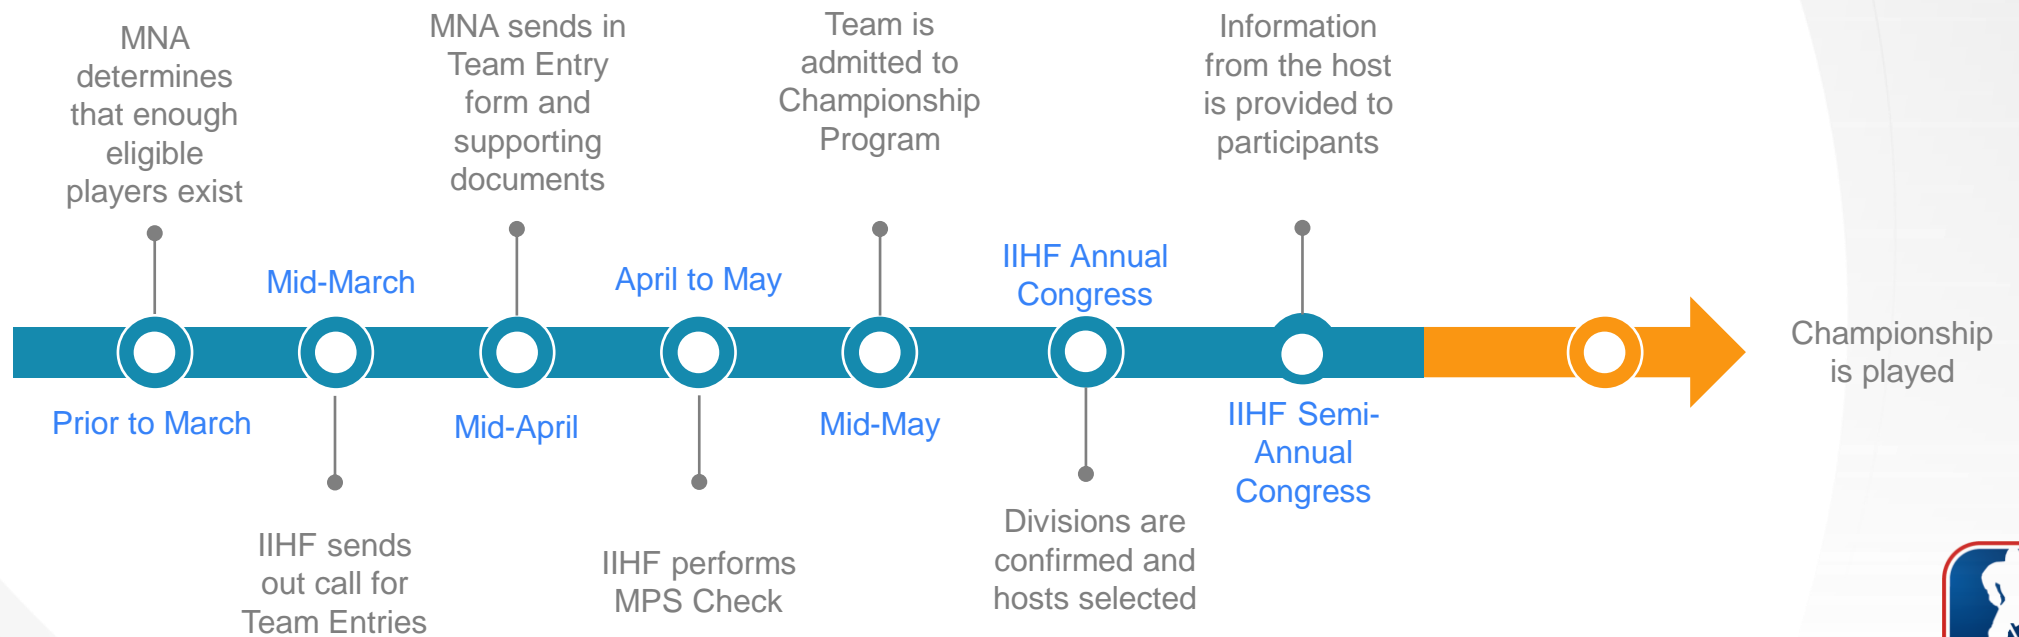

# IHF CHAMPIONSHIP STRUCTURE

16 teams

2 **relegated** teams

6 teams

2 **promoted** and 1 **relegated**

6 teams

1 **promoted** and 1 **relegated**

6 teams

1 **promoted** and 1 **relegated**

6 teams

1 **promoted** and 1 **relegated**

6 teams

1 **promoted** and 1 **relegated**

6 teams

1 **promoted** and 1 **relegated**

6 teams

1 **promoted** and 1 **relegated**

# Timeline for Team Entry