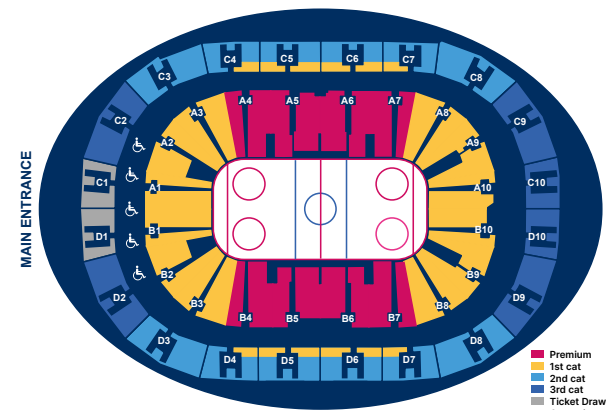

*Campaign prize available only during ticket draw campaign, until 11.11.2022.

*Kampanjahinta voimassa vain lippuarvonnnan ajan, 11.11.2022 asti.

Total € including ticket operator service fee

The total price of the ticket consists of the ticket price and the ticket operator's service fee, which is determined according to the price and number of tickets included in the package. The price does not include order fee (1,50 €) or delivery fee, which is determined according to the chosen delivery method.

Yht. € sis. lippuoperaattorin palvelumaksun

Lipun kokonaishinta muodostuu pääsylipun hinnasta ja lippuoperaattorin palvelumaksusta, joka määritetty pakettiin sisältyvien lippujen hinnan ja lippumäärän mukaan. Lipun hinta ei sisällä tilausmaksua (1,50 €) tai toimitusmaksua, joka määräytyy valitun toimitustavan mukaisesti.

**Children tickets (5–12y) only available for seating category 2 and 3, and ticket draw campaign for all the days except for final day.

**Lastenlippuja (5–12 v) saatavilla lippuarvonnnan kampanjakategoriaan ja kategoriaan. 2 ja 3. muille pelipäiville paitsi finaali päivään.

A GROUP / LOHKO TAMPERE

- FIN Finland / Suomi
- USA USA / Yhdysvallat
- SWE Sweden / Ruotsi
- GER Germany / Saksa
- DEN Denmark / Tanska
- FRA France / Ranska
- AUT Austria / Itävalta
- HUN Hungary / Unkari