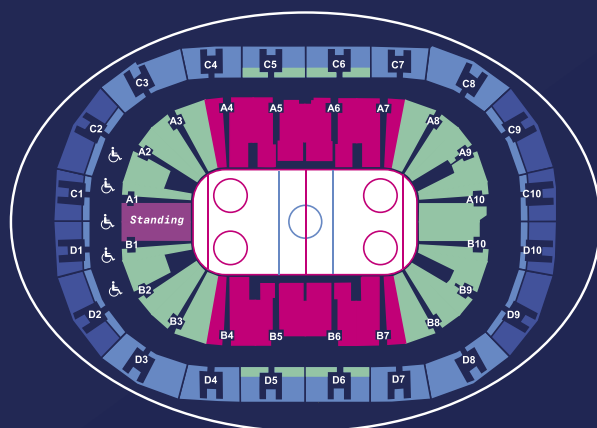

# B TAMPERE

Tampere Deck Arena  
Tampere Kansi Arena

- Premium
- 1st cat
- 2nd cat
- 3rd cat
- Standing area